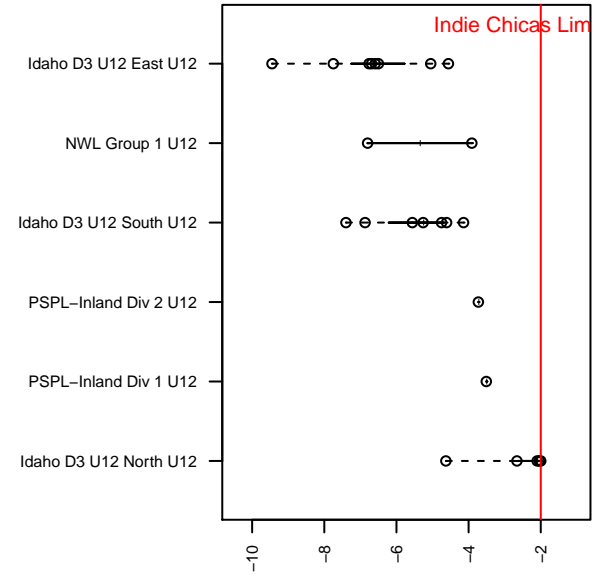

# Indie Chicas Lime G03

Indie Chicas FC  
Eagle, ID  
G03 total strength=925  
attack=2.28 defense=1.04  
fall league = Idaho D3 U12 North U12  
spr league = Spr Idaho D3 U12 North U12

alt names used:  
INDIE CHICAS 03/04 CHICAS (ID)  
03/04 INDIE CHICAS LIME  
03/04 INDIE CHICAS LIME

Venues played:  
2015 NWCL U12 U12  
2015 Idaho D3 U12 North U12  
2015 Spr Idaho D3 U12 North U12

**attack and defense variance (black dot)  
relative to other teams  
and top 10 in region**

**attack and defense rating  
relative to others at age  
and all opponents in last 13 months**